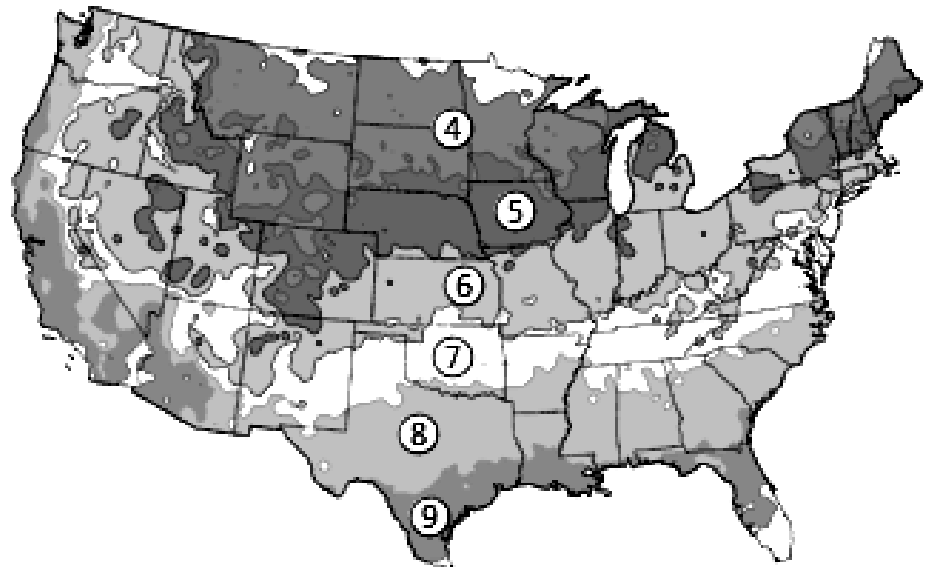

Red Oak

Known for strength and brilliant fall color. Foliage turns bright reddish- or golden-brown in the fall. After 10-12 years, will begin to bear acorns. Moderate water requirements, does best in well-drained soil. Tolerant to pollution, salt and compacted soil. Generally used as a specimen tree and for wildlife.